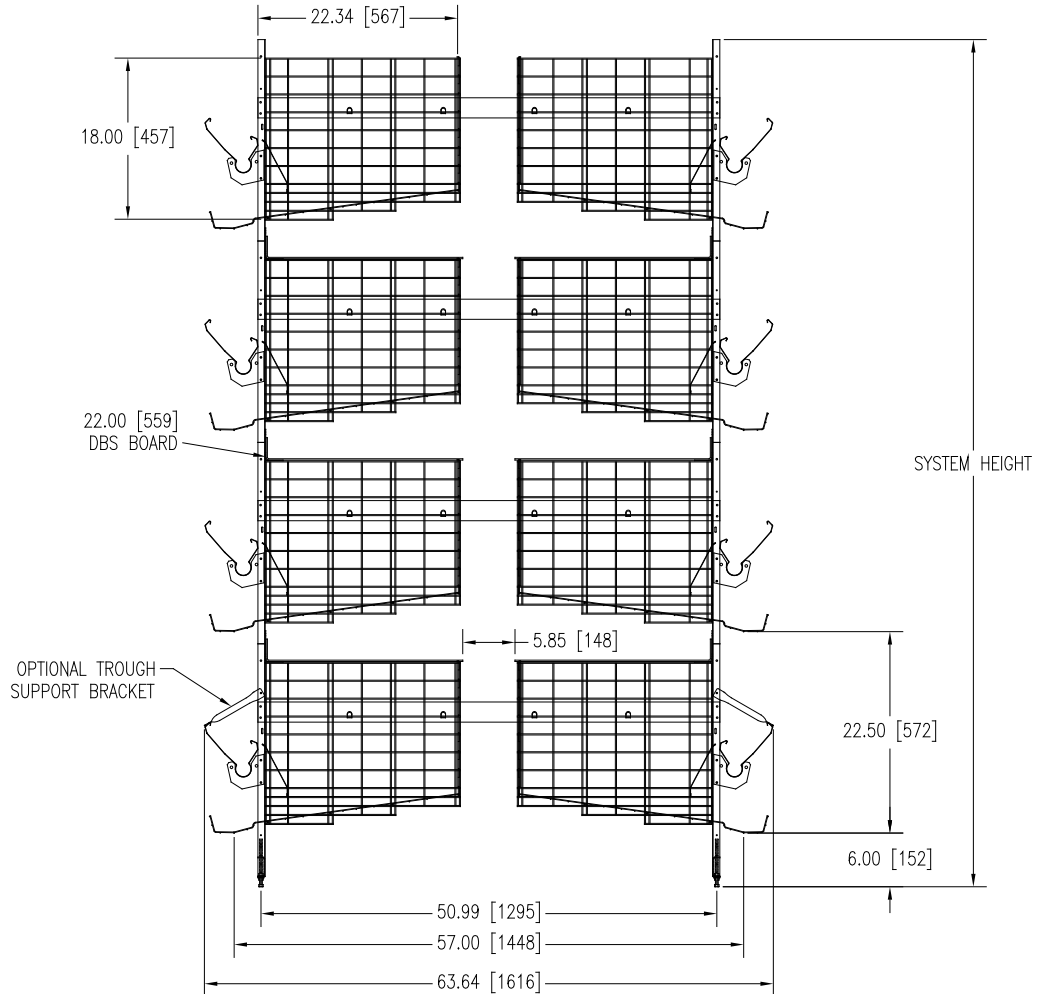

PRIMA MODULAR VERTICAL DBS™

in[mm]

ADJUSTABLE LEG STANDARD

NUMBER OF TIERS AVAILABLE	SYSTEM HEIGHT		CAGE WIDTH	FLOOR AREA	BIRDS PER CAGE	BIRD SPACE	
	in	mm				in ²	cm ²
3	72.15	1833	24" [610mm]	536.16in ² 3459.09cm ²	8	67.0	432.39
4	94.65	2404					
5	117.15*	2976*			9	59.6	384.34
6	139.65*	3547*					
7	162.15**	4119**			10	53.6	345.91
8	184.65**	4690**					

* ADD 13.00" [330mm] TO HEIGHT FOR 5-HIGH AND 6-HIGH SYSTEMS WITH WALKWAY
 ** ADD 5.00"[127mm] TO HEIGHT FOR 7-HIGH AND 8-HIGH SYSTEMS WITH WALKWAY