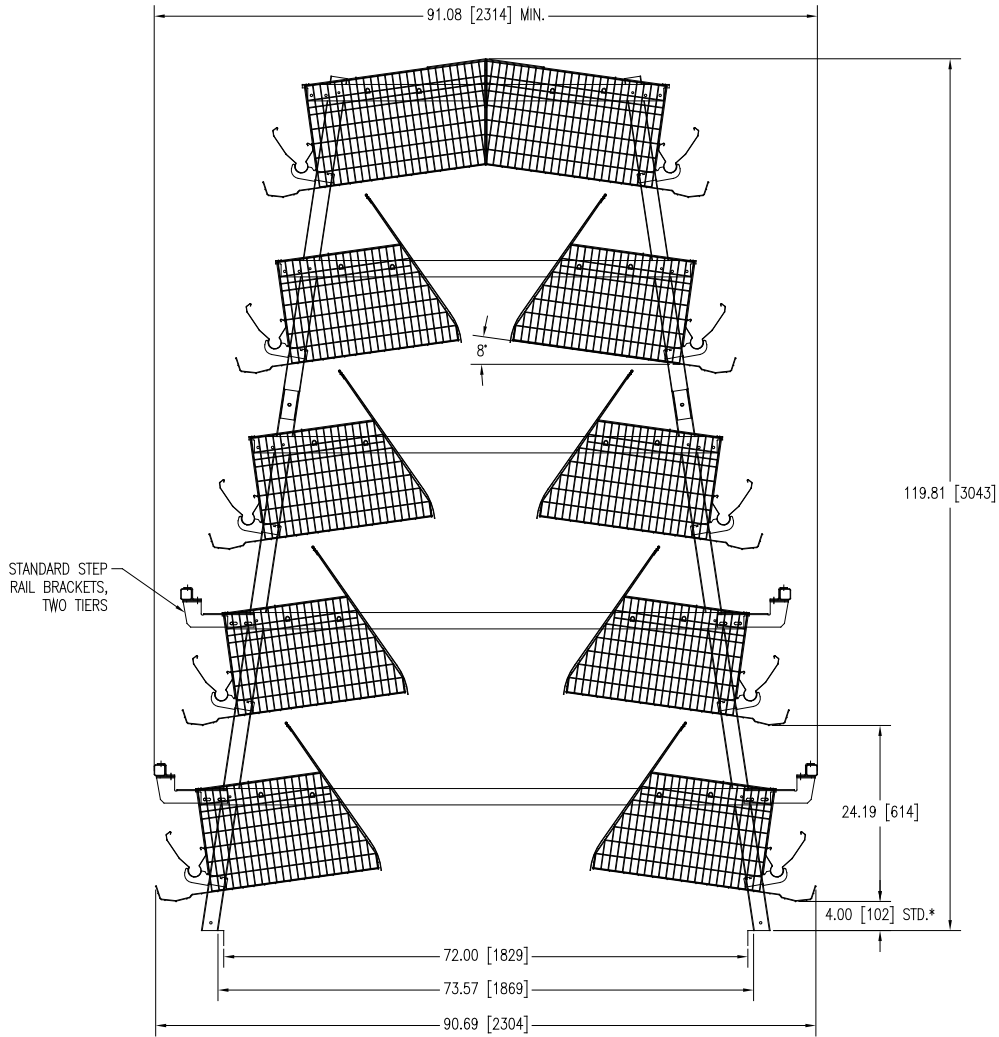

## 23.1 DEEP

in[mm]

\*EGG TRAY HEIGHTS AVAILABLE: 3.0 [76] - 6.0 [152]

STRAIGHT FRONT	CAGE WIDTH, SECTION LENGTH	FLOOR AREA	BIRDS PER CAGE	BIRD SPACE		SLANT FRONT
				in <sup>2</sup>	cm <sup>2</sup>	
 <p>STANDARD</p>	24" [610mm] 8' [2.44m]	554.4 in <sup>2</sup> 3576.77 cm <sup>2</sup>	8	69.3	447.10	 <p>OPTIONAL</p>
			9	61.6	397.42	
			10	55.4	357.68	