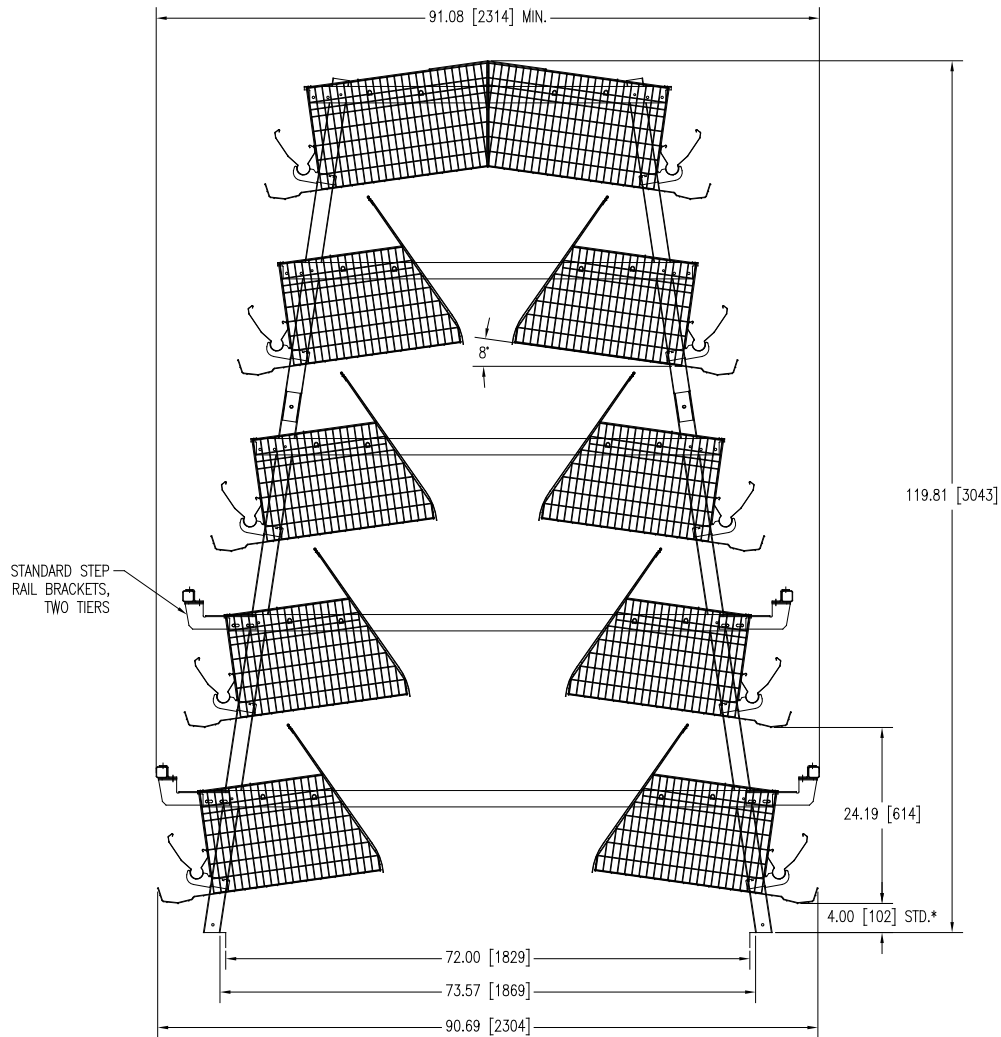

5-HIGH PRIMA-PLUS

23.1 DEEP

in[mm]

*EGG TRAY HEIGHTS AVAILABLE: 3.0 [76] - 6.0 [152]

STRAIGHT FRONT 	CAGE WIDTH, SECTION LENGTH	FLOOR AREA	BIRDS PER CAGE	BIRD SPACE		SLANT FRONT 
				in ²	cm ²	
STANDARD	24" [610mm] 8' [2.44m]	554.4 in ² 3576.77 cm ²	8	69.3	447.10	OPTIONAL
			9	61.6	397.42	
			10	55.4	357.68	