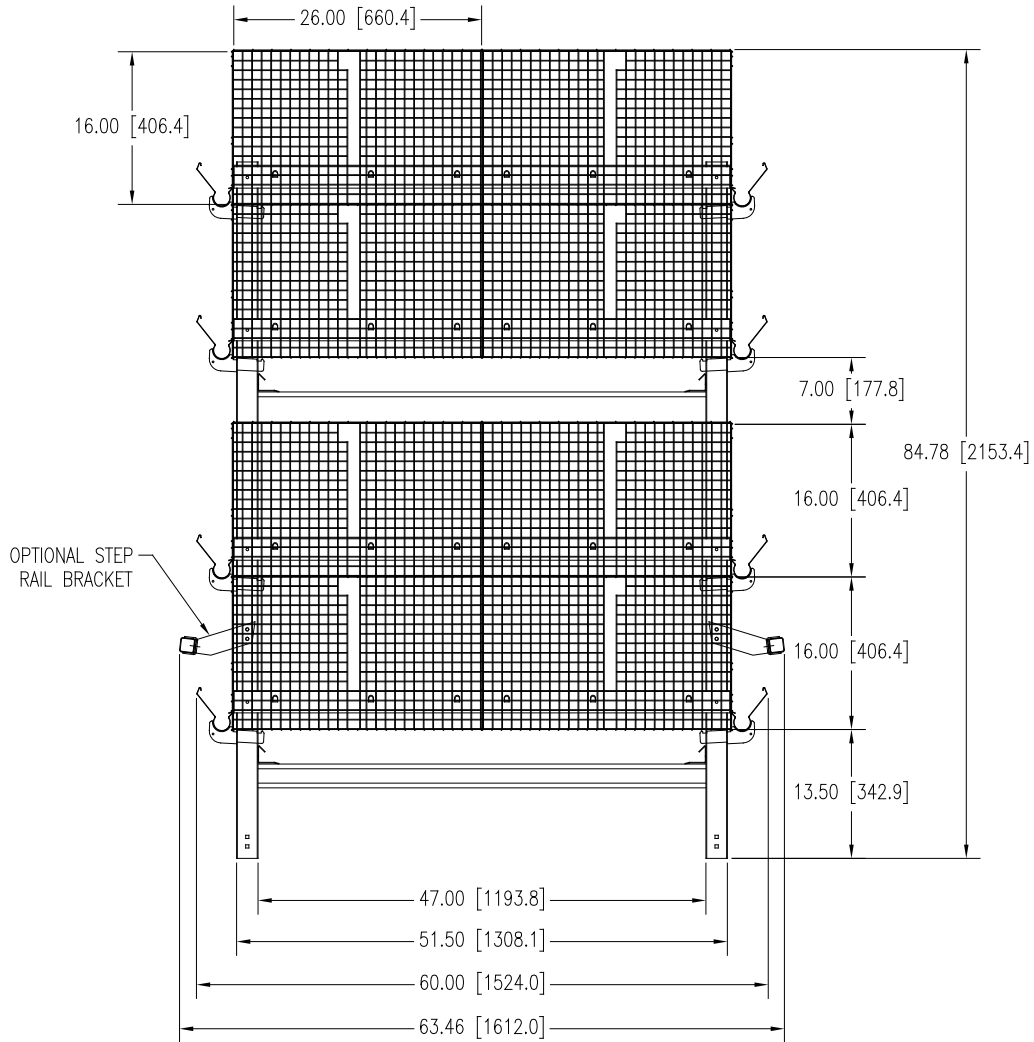

# 2+2 MANURE BELT BROOD GROW

With CT Watering

in[mm]

ADJUSTABLE LEG STANDARD

CAGE WIDTH SECTION LENGTH	FLOOR AREA	BIRDS PER CAGE	BIRD SPACE	
			in <sup>2</sup>	cm <sup>2</sup>
24" [610mm] 10' [3.05m] SECTION	624 in <sup>2</sup> 4025.80 cm <sup>2</sup>	13	48.0	309.68
		14	44.6	287.56
		15	41.6	268.39
30" [762mm] 10' [3.05m] SECTION	780 in <sup>2</sup> 5032.25 cm <sup>2</sup>	16	48.8	314.52
		17	45.9	296.01
		18	43.3	279.57