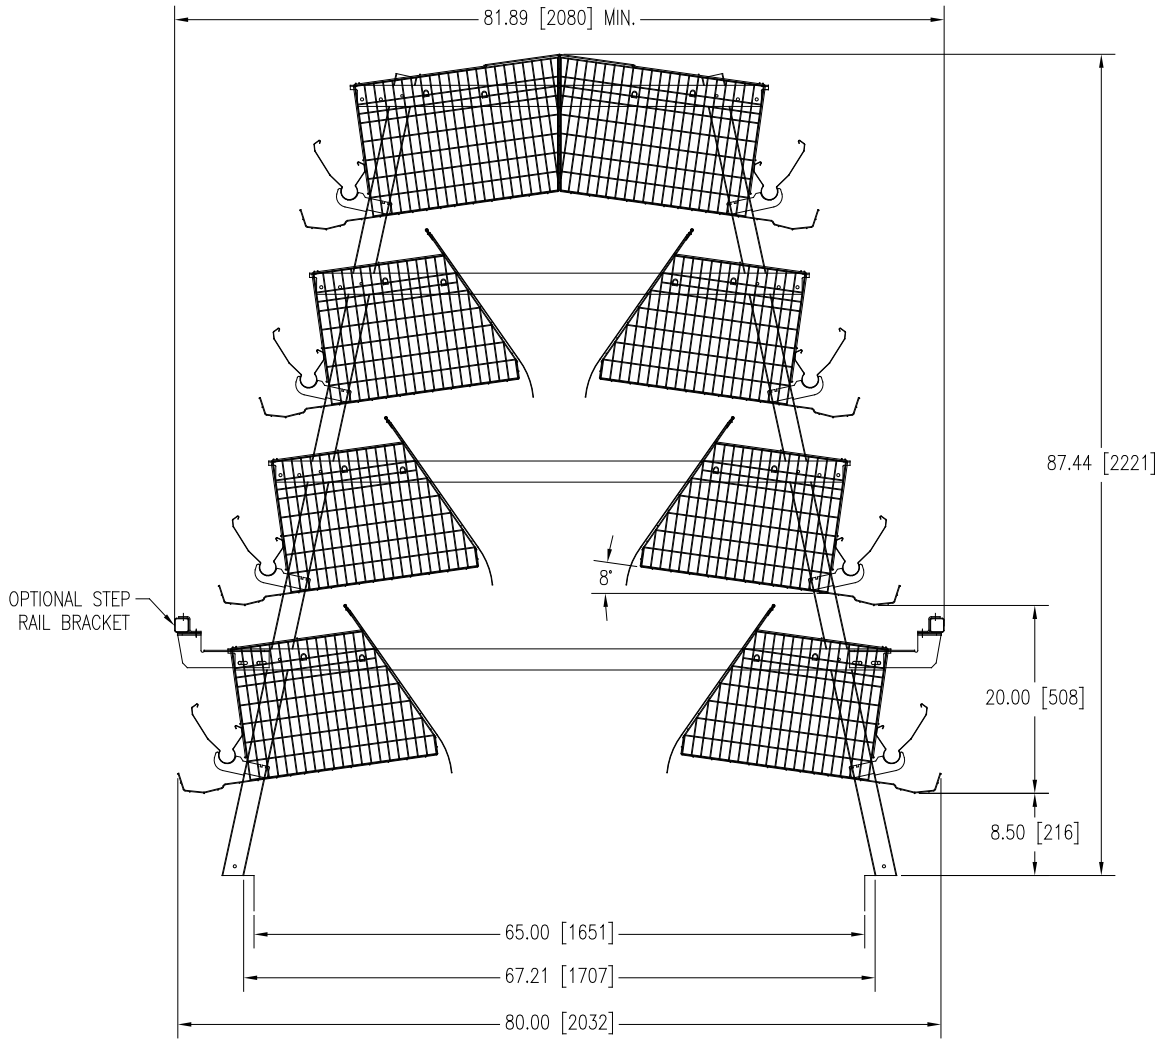

# 4-HIGH DURA-CAGE™

## 20.1 DEEP

in[mm]

\*EGG TRAY HEIGHTS AVAILABLE: 3.0 [76] - 10.5 [267]

STRAIGHT FRONT	CAGE WIDTH, SECTION LENGTH	FLOOR AREA	BIRDS PER CAGE	BIRD SPACE		SLANT FRONT
<p>STANDARD</p>	24" [610mm] 8' [2.44m]	482.4 in <sup>2</sup> 3112.25 cm <sup>2</sup>	7	68.9	444.61	<p>OPTIONAL</p>
			8	60.3	389.03	
			9	53.6	345.81	