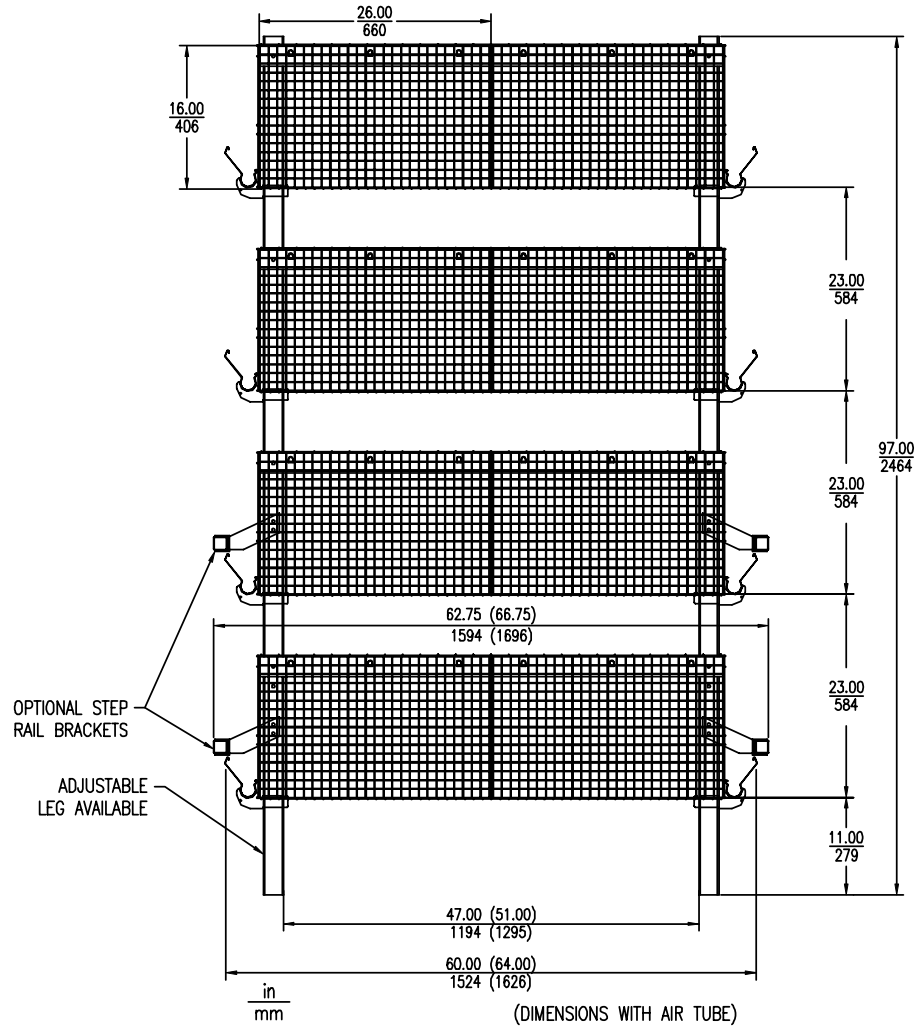

4-HIGH MANURE BELT BROOD GROW

CAGE WIDTH SECTION LENGTH	FLOOR AREA	BIRDS PER CAGE	BIRD SPACE	
			in ²	cm ²
24" [610mm] 10' [3.05m] SECTION	624 in ² 4025.80 cm ²	13	48.0	309.68
		14	44.6	287.56
		15	41.6	268.39
30" [762mm] 10' [3.05m] SECTION	780 in ² 5032.25 cm ²	16	48.8	314.52
		17	45.9	296.01
		18	43.3	279.57